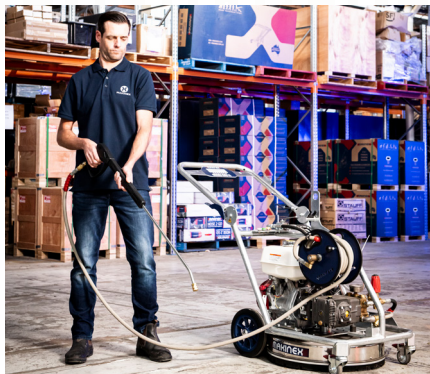

2. Dual Pressure Washer 4000